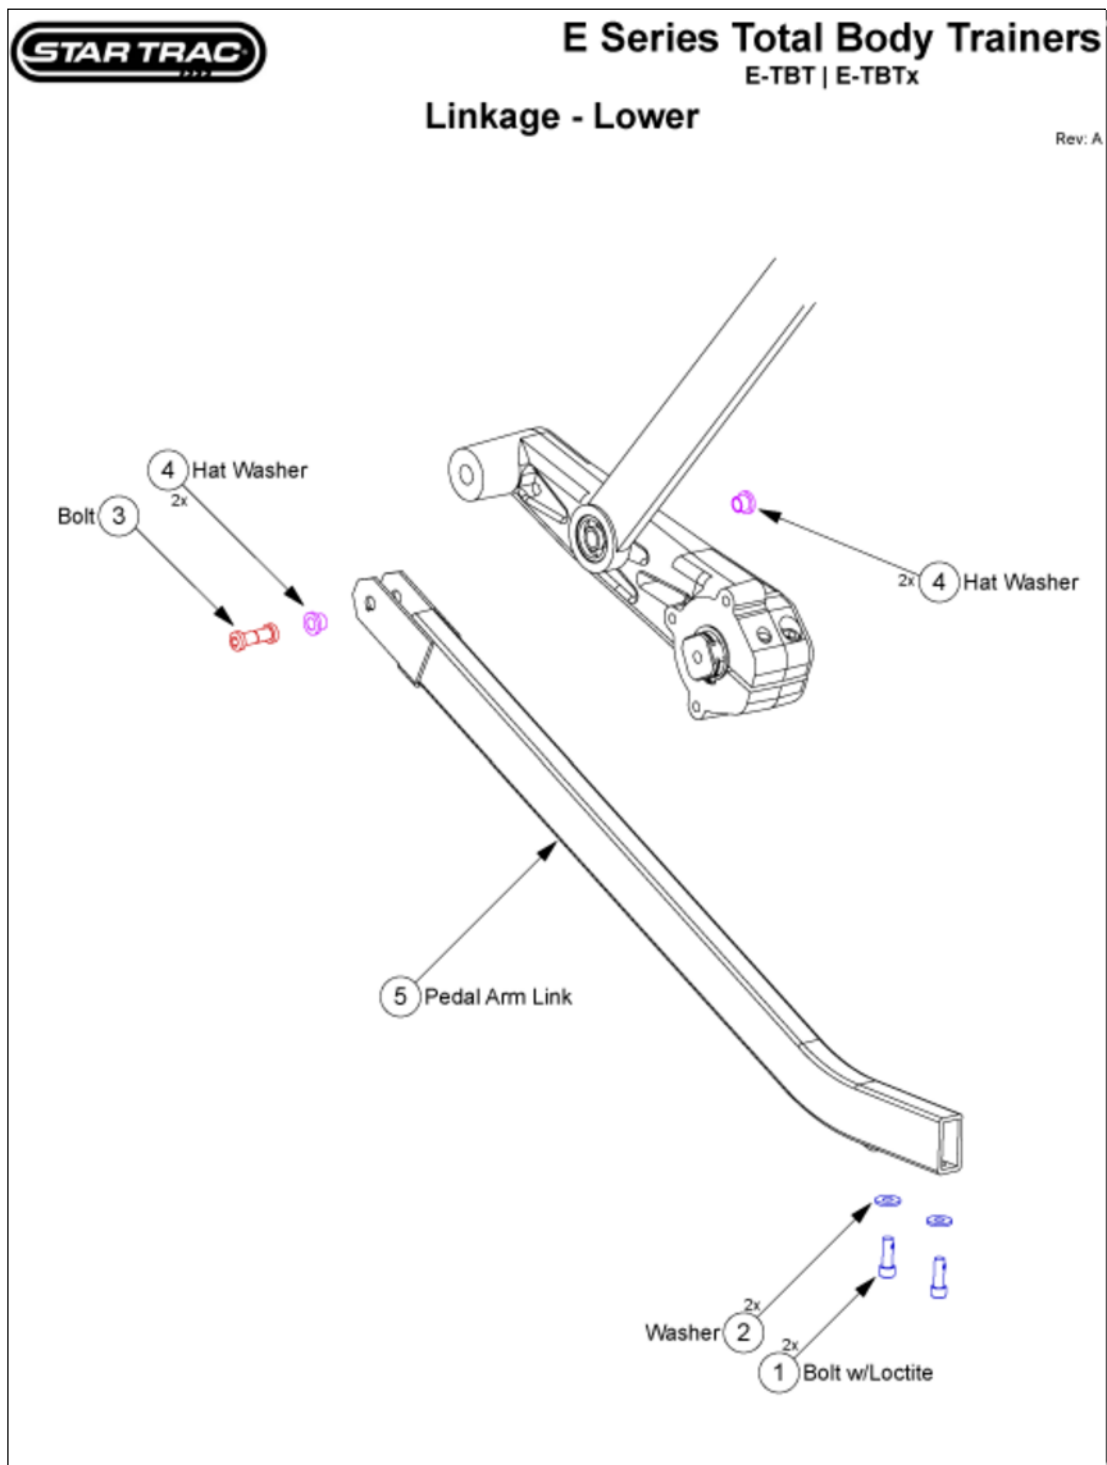

CARDIO • TBT • E Series TBT • E-TBTx

Linkage Lower

Linkage Lower

Callout	Part Number:	Description
1	110-3104	BOLT, 1/4-20X3/4" SHCS
2	120-0410	WASHER, 1/4" FLAT
3	110-3313	BOLT, M/F ASSY,24MM SPAN,7.9MM
4	020-6781	WASHER, HAT, UB LINKAGE
5	020-6867	LINK, PEDAL ARM, EL6200

Parts are subject to availability. Part pricing may change with or without notice.
Check the Star Trac Support Website <http://support.startrac.com> for current part pricing.

September 30, 2009