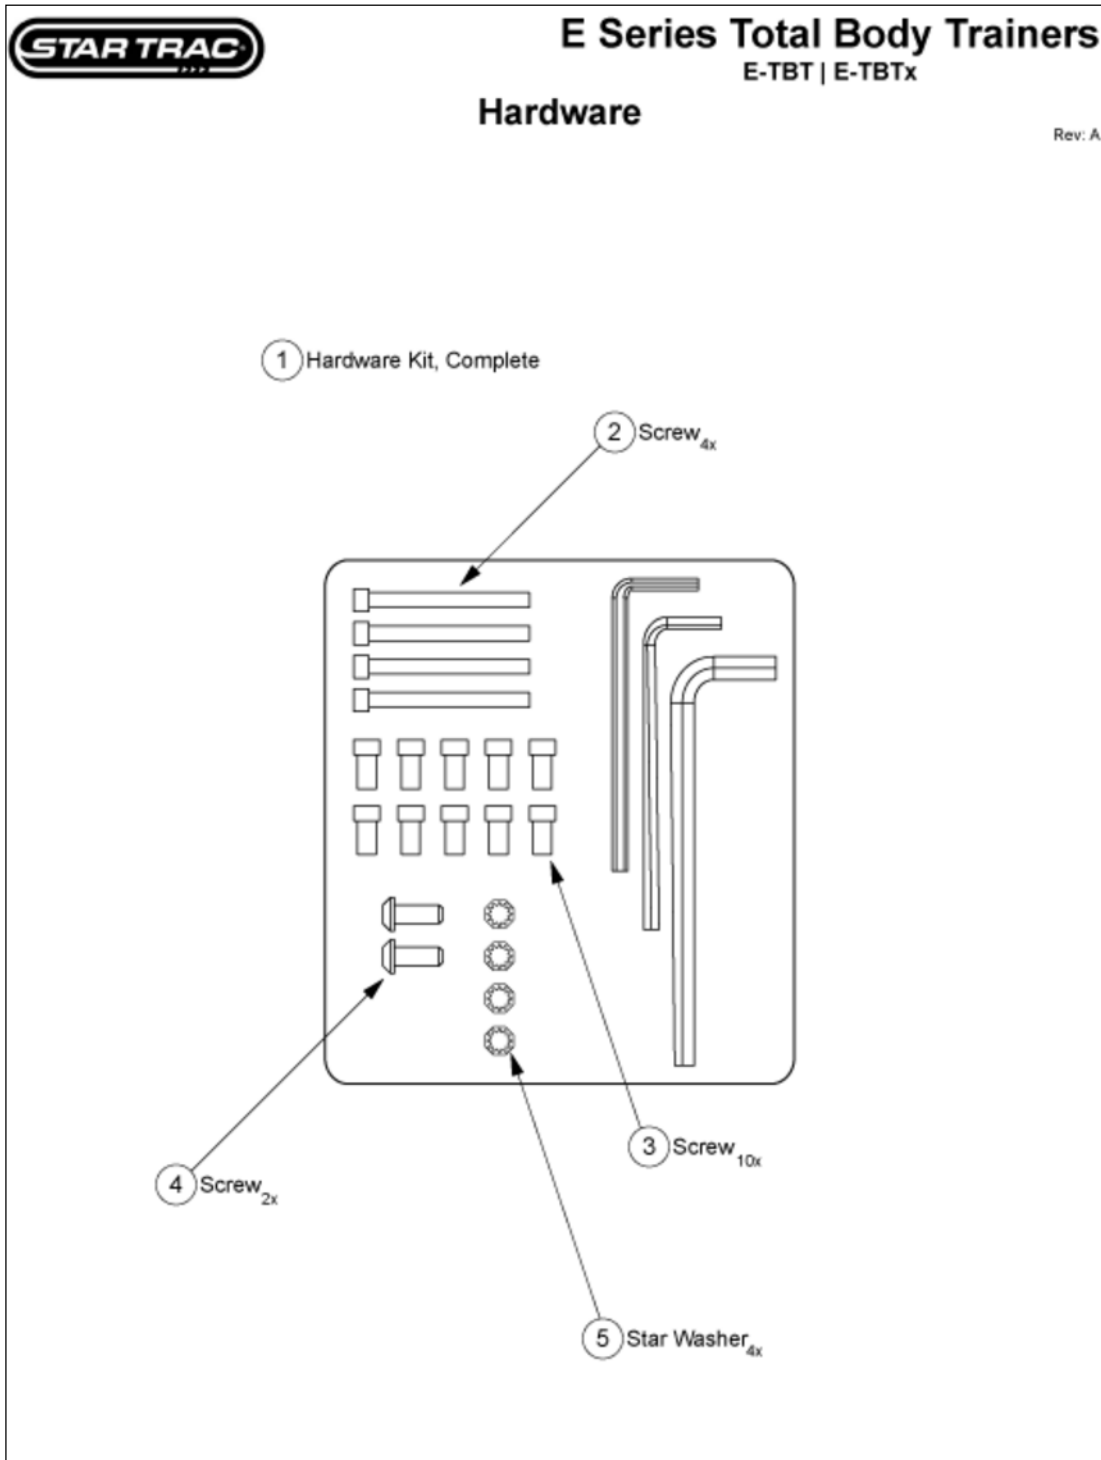

CARDIO • TBT • E Series TBT • E-TBTx

Hardware

Slide: 1-2-15-39 • PD ID: 1040 • PROD Link ID: • D ID: 261

September 30, 2009

Hardware

Callout	Part Number:	Description
1	721-1132	KIT, HARDWARE, CT
2	110-3169	SCREW, M6X65, SHC,HE,ISO4762
3	110-2150	SCREW, 1/4-20X3/4" BHSS
4	110-3298	SCREW, 5/16-18X.75,BHC,HE,SS
5	120-3257	WASHER, M6 TEETH

Parts are subject to availability. Part pricing may change with or without notice.
Check the Star Trac Support Website <http://support.startrac.com> for current part pricing.

September 30, 2009