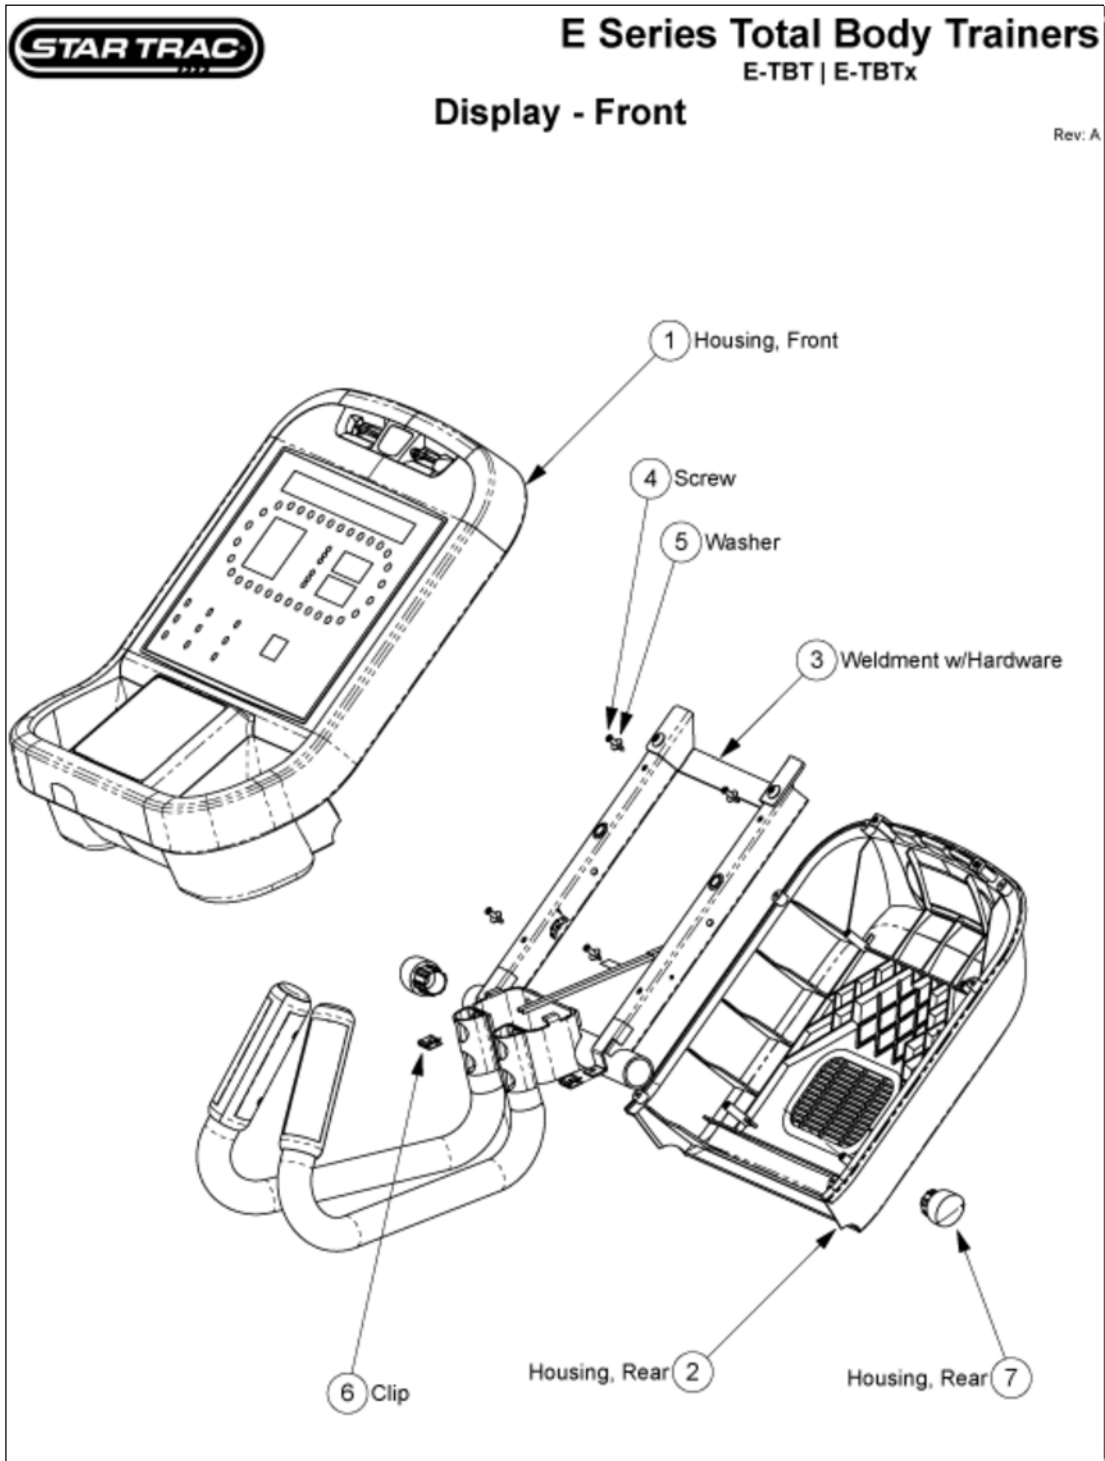

Center Console Entertainment TBT

Callout	Part Number:	Description
1	020-7056	CENTER CONSOLE PLASTIC, BCS,
2	050-2027	KEYPAD, CC, BCS, ENT
3	718-5091	ASSY, CC RCA/USB BOARD POPU-
4	718-5092	ASSY, CC ENT BOARD POPULAT-
5	718-5119	CABLE, INTERFACE, PVS/DISPLAY
6	718-5118	CABLE, POWER, USB
7	718-5130	HARNESS, GROUND, PVS, KIT
8	110-3163	SCREW, M3X0.5X8 PHT, PH, CS, ZI

Parts are subject to availability. Part pricing may change with or without notice.
Check the Star Trac Support Website <http://support.startrac.com> for current part pricing.

September 30, 2009

CARDIO • TBT • E Series TBT • E-TBTx

Display Front