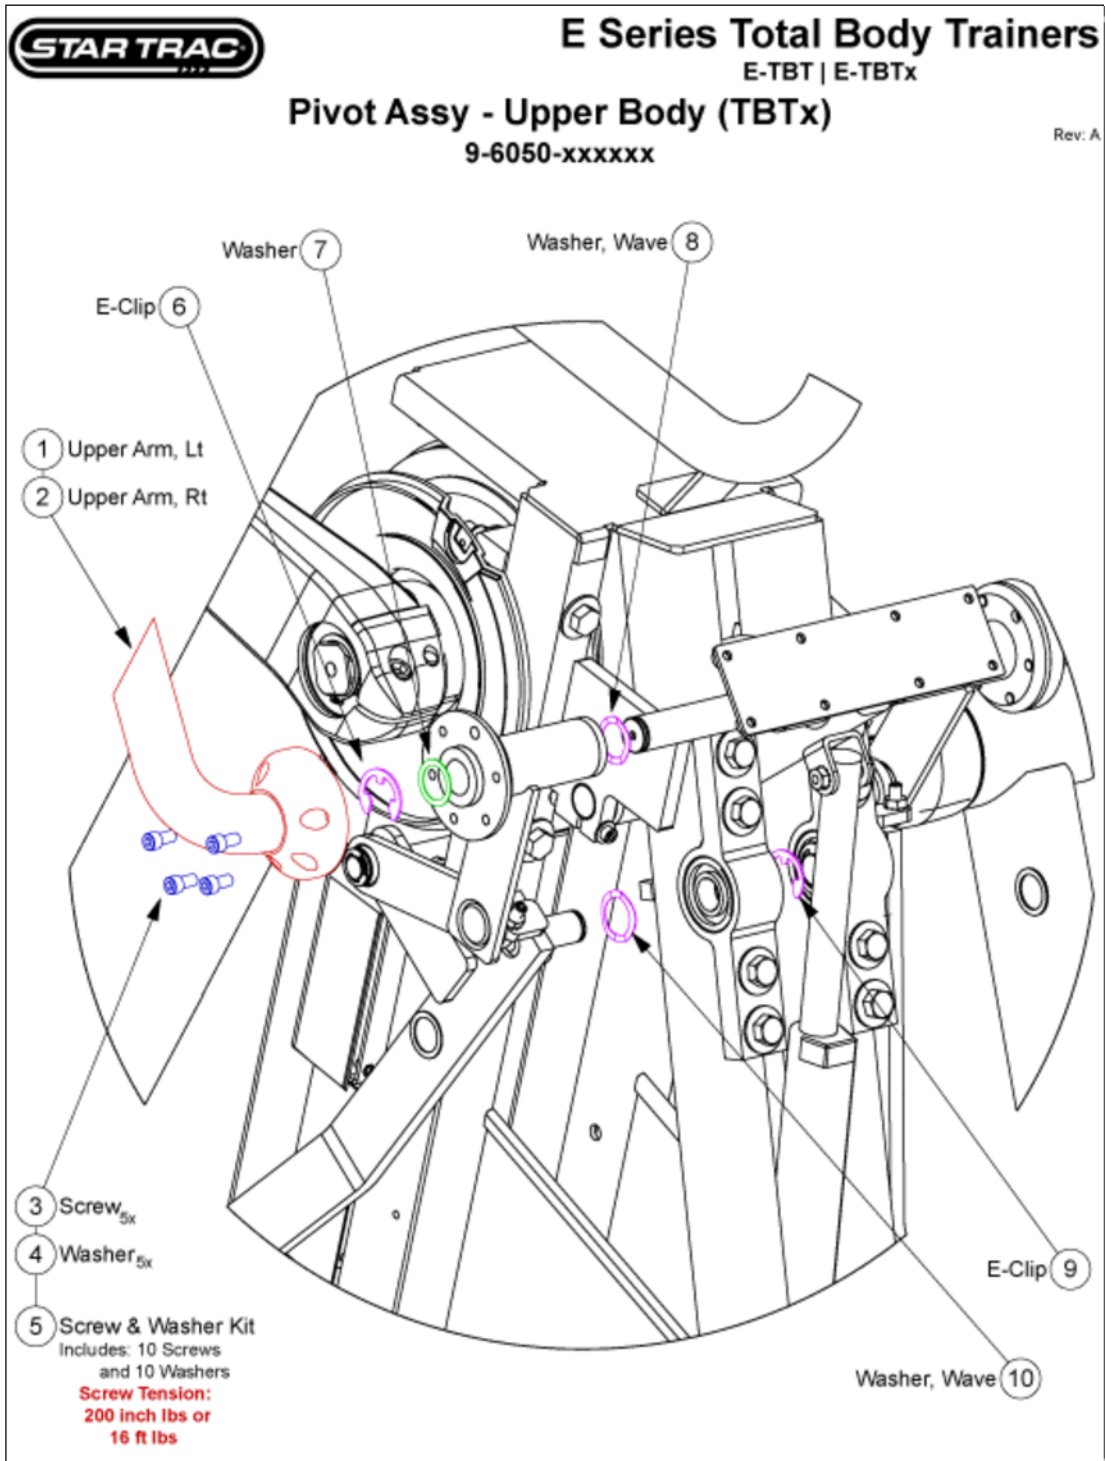

CARDIO • TBT • E Series TBT • E-TBTx

Pivot Assy TBTx

Slide: 1-2-15-39 • PD ID: 1040 • PROD Link ID: • D ID: 269

September 30, 2009

Pivot Assy TBTx

Callout	Part Number:	Description
1	721-0135-03	*ALT* USE PART # 721-0135-03-KT
2	721-0135-04	*ALT* USE PART # 721-0135-04-KT
3	110-2150	SCREW, 1/4-20X3/4" BHSS
4	120-3257	WASHER, M6 TEETH
5	110-3346-KT	*ALT* SEE SPECIAL NOTES
6	140-0940	E-CLIP 3/4"
7	120-3015	WASHER, 3/4X .032" FLAT
8	120-0505	WASHER, 3/4"ID
9	140-3313	E-CLIP, 5/8"
10	120-3284	WASHER, 11/16 WAVE 302 SS/PLN

Parts are subject to availability. Part pricing may change with or without notice.
Check the Star Trac Support Website <http://support.startrac.com> for current part pricing.

September 30, 2009