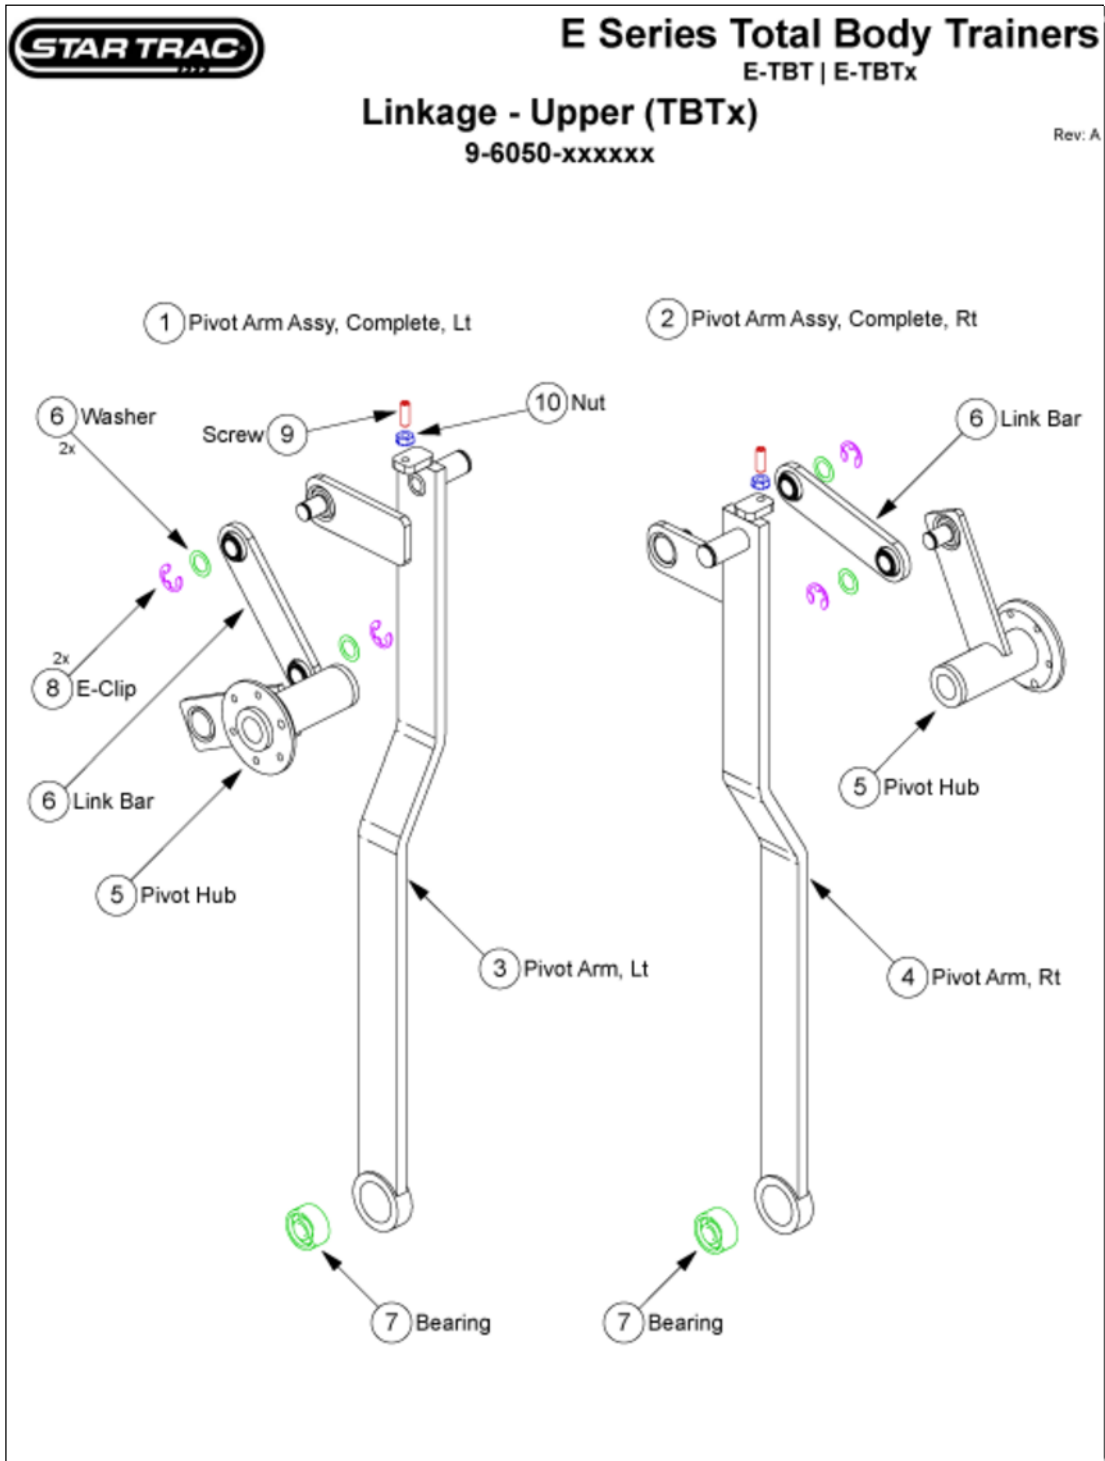

CARDIO • TBT • E Series TBT • E-TBTx

Linkage

Upper TBTx

Linkage Upper TBTx

Callout	Part Number:	Description
1	721-1061-01-KT	KIT, ASSY, UB LINKAGE, LEFT
2	721-1061-02-KT	KIT, ASSY, UB LINKAGE, RIGHT
3	721-1036-01-KT	KIT, ASSY, ARM, LOWER, LEFT
4	721-1036-02-KT	KIT, ASSY, ARM, LOWER, RIGHT
5	721-1038-KT	KIT, ASSY, PIVOT, ARM, EL6200
6	721-1733	LINK, .50" ID BEARING X 4.0"CC
7	130-1729	BEARING, 2200, 30X10X14, SLF A
8	120-3297	SHIM, 1/2ID X 3/4 OD X .015 TH
9	140-3316	E-RING, .500
10	110-3302	SCREW, SET, SOCKET, SS, 1/4-20
11	110-1810	NUT, 1/4-20 KEP

Parts are subject to availability. Part pricing may change with or without notice.
Check the Star Trac Support Website <http://support.startrac.com> for current part pricing.

September 30, 2009