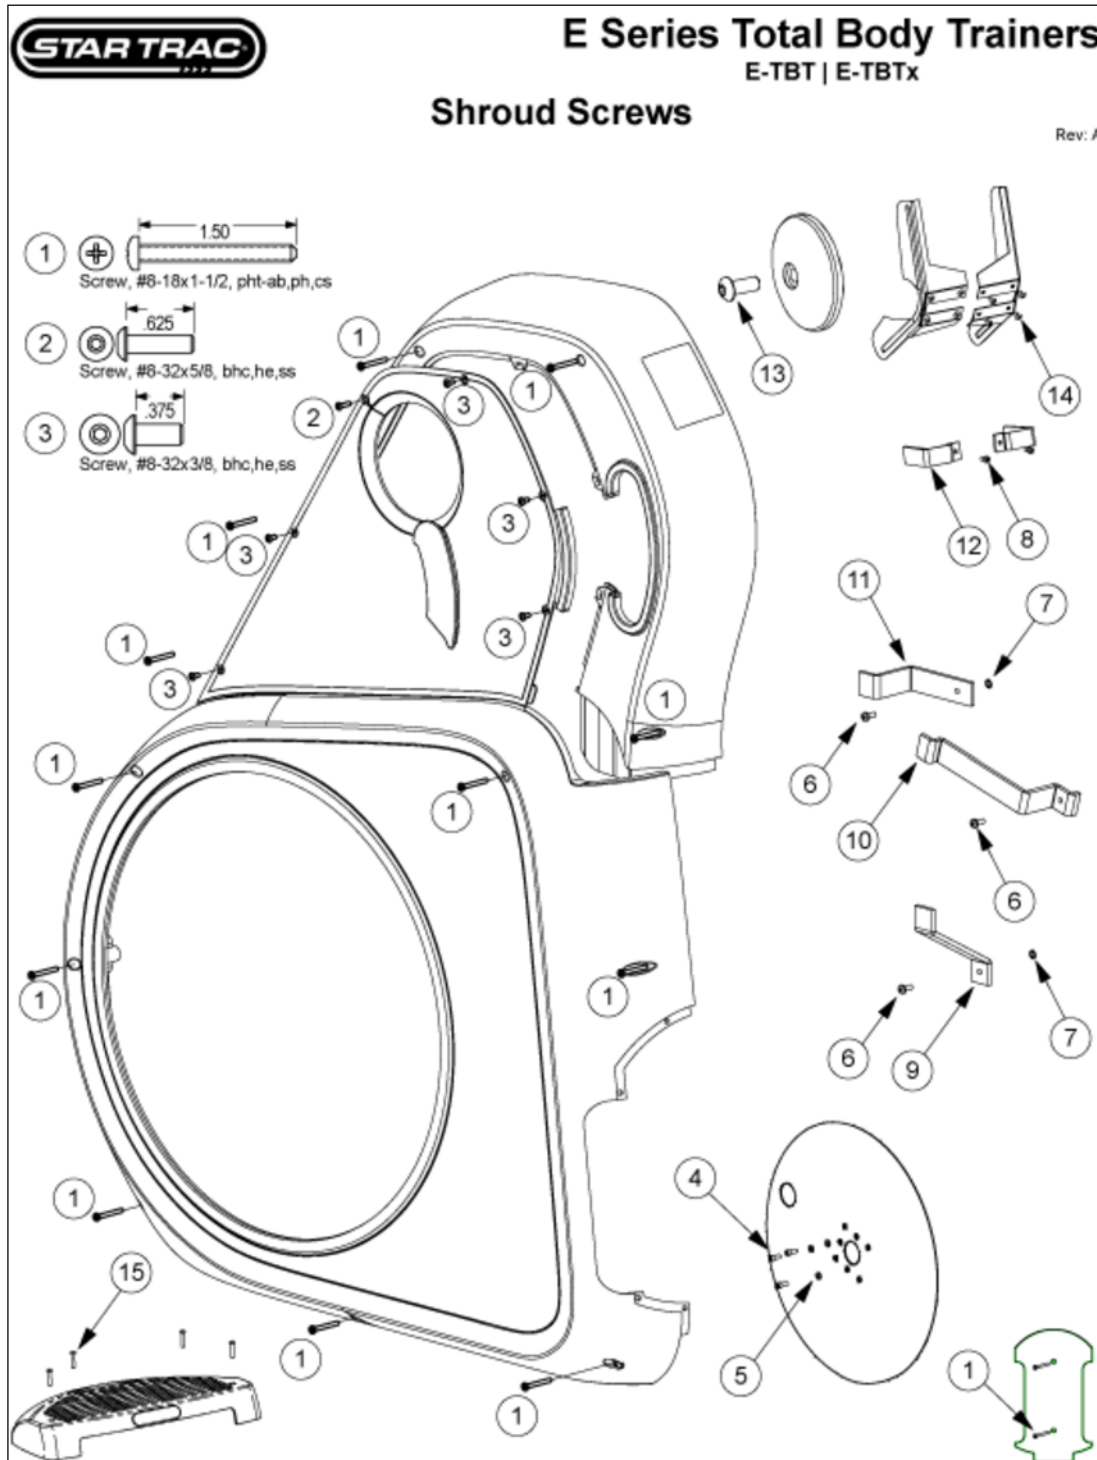

CARDIO • TBT • E Series TBT • E-TBTx

Shroud Screws

Slide: 1-2-15-39 • PD ID: 1040 • PROD Link ID: • D ID: 270

September 30, 2009

Shroud Screws

Callout	Part Number:	Description
1	110-3396	SCREWM #8-18X1-3/4, PHT-A, PH,
2	110-3342	BOLT, 5/16-18X4-1/2 HHC, CS, Z
3	110-3341	BOLT, 8-32X3/8, BHC,HE,SS
4	110-3290	SCREW, 5/16-18 X .50, SHCS
5	120-0495	WASHER, 5/16" CUT
6	110-3026	SCREW, 10-24X3/4" PHTCS
9	020-6820	BRACKET, SHROUD-3, EL6200
10	020-6818	BRACKET, SHROUD-1, EL6200
11	020-6821	BRACKET, SHROUD-4, EL6200
12	020-6819	BRACKET, SHROUD-2, EL6200
13	110-3298	SCREW, 5/16-18X.75,BHC,HE,SS
14	110-0380	SCREW, 10-32X3/8"

Parts are subject to availability. Part pricing may change with or without notice.
Check the Star Trac Support Website <http://support.startrac.com> for current part pricing.

September 30, 2009