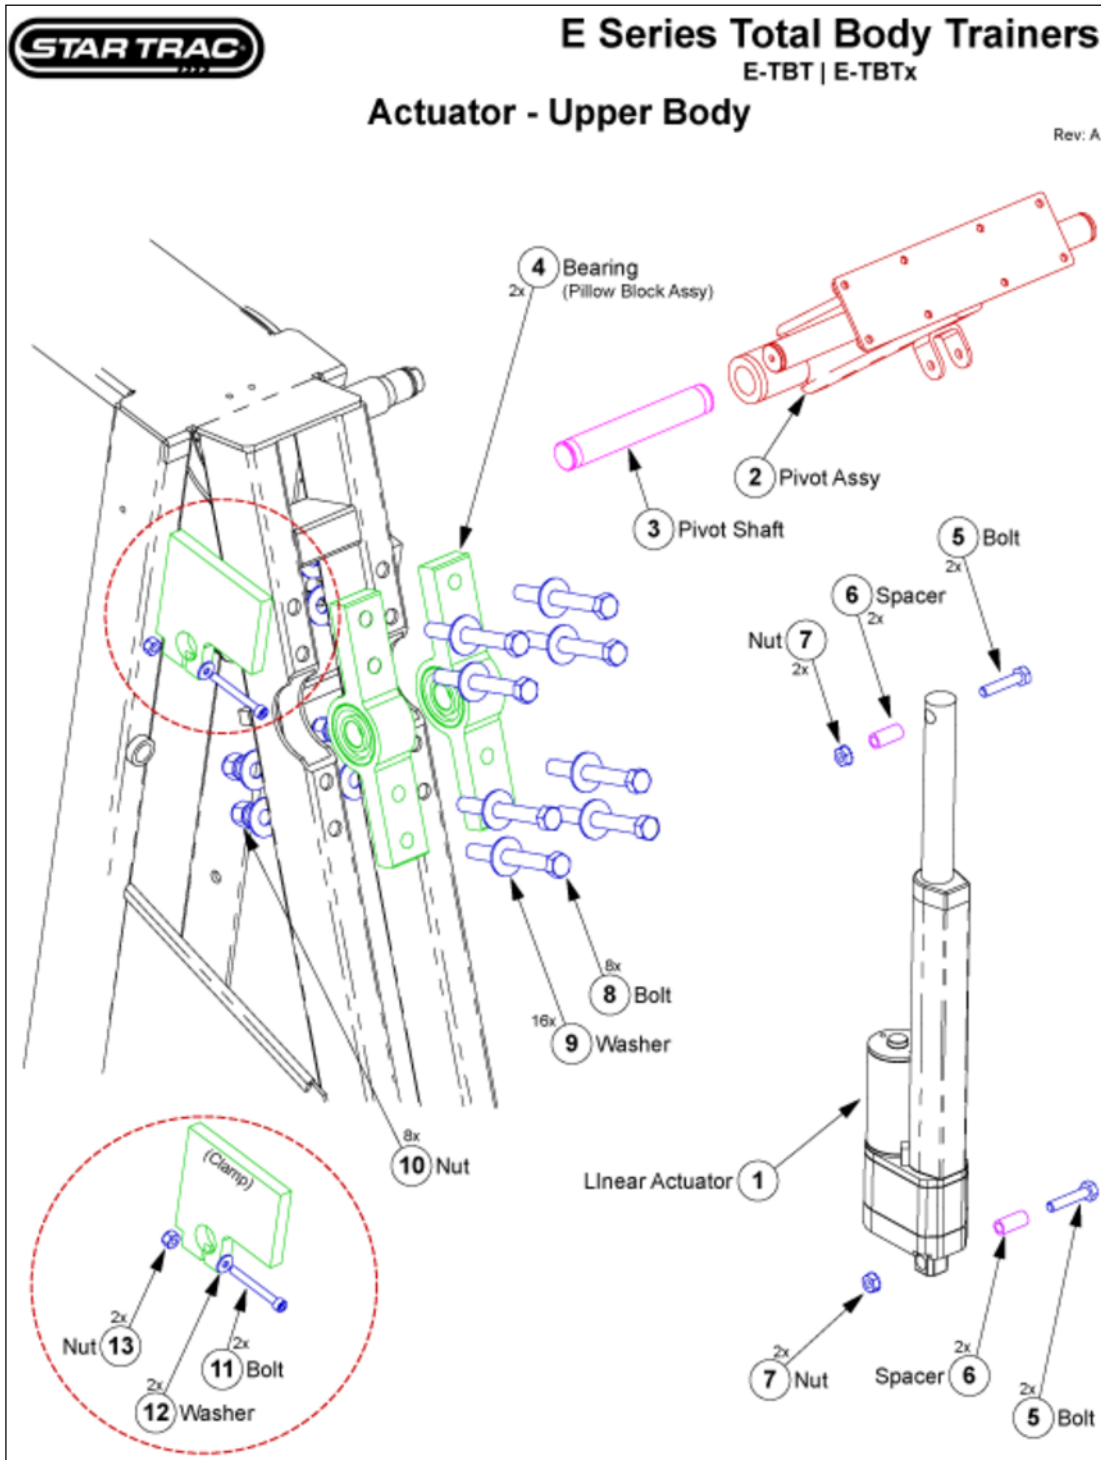

CARDIO • TBT • E Series TBT • E-TBTx

Actuator

Slide: 1-2-15-39 • PD ID: 1040 • PROD Link ID: • D ID: 253

September 30, 2009

Actuator

Callout	Part Number:	Description
1	260-0936	ACTUATOR, SCREW, EL6200
2	721-1039-KT	KIT, ASSY, PIVOT, UPPER,
3	020-6642	SHAFT, AXLE, PIVOT, ARM
4	721-1062	ASSY, PILLOWBLOCK,
5	110-0575	SCREW, 1/4-20X1.25,HHCS,HE,CS,Z
6	020-6634	SPACER, LINEAR ACTUATOR,EL6200
7	110-1810	NUT, 1/4-20 KEP
8	110-3113	BOLT, 3/8-16X3.25" HHCS
9	120-0463	WASHER, 3/8X1.0" FLAT
10	110-1830	NUT, 3/8-16 HEX, NYLOC
11	110-3311	SCREW, 10-32X1.75,SHC,HE,CS,BO
12	120-0341	WASHER, #10 FLAT SAE
13	110-3314	NUT, 10-32, NYLOC

Belts

Slide: 1-2-15-39 • PD ID: 1040 • PROD Link ID: • D ID: 254

September 30, 2009

Belts

Callout Part Number:	Description
1 130-1748	BELT, BANDO 400-S14M1890 HP
2 130-1732	BELT, 580J10, POLY VEE

Parts are subject to availability. Part pricing may change with or without notice.
Check the Star Trac Support Website <http://support.startrac.com> for current part pricing.