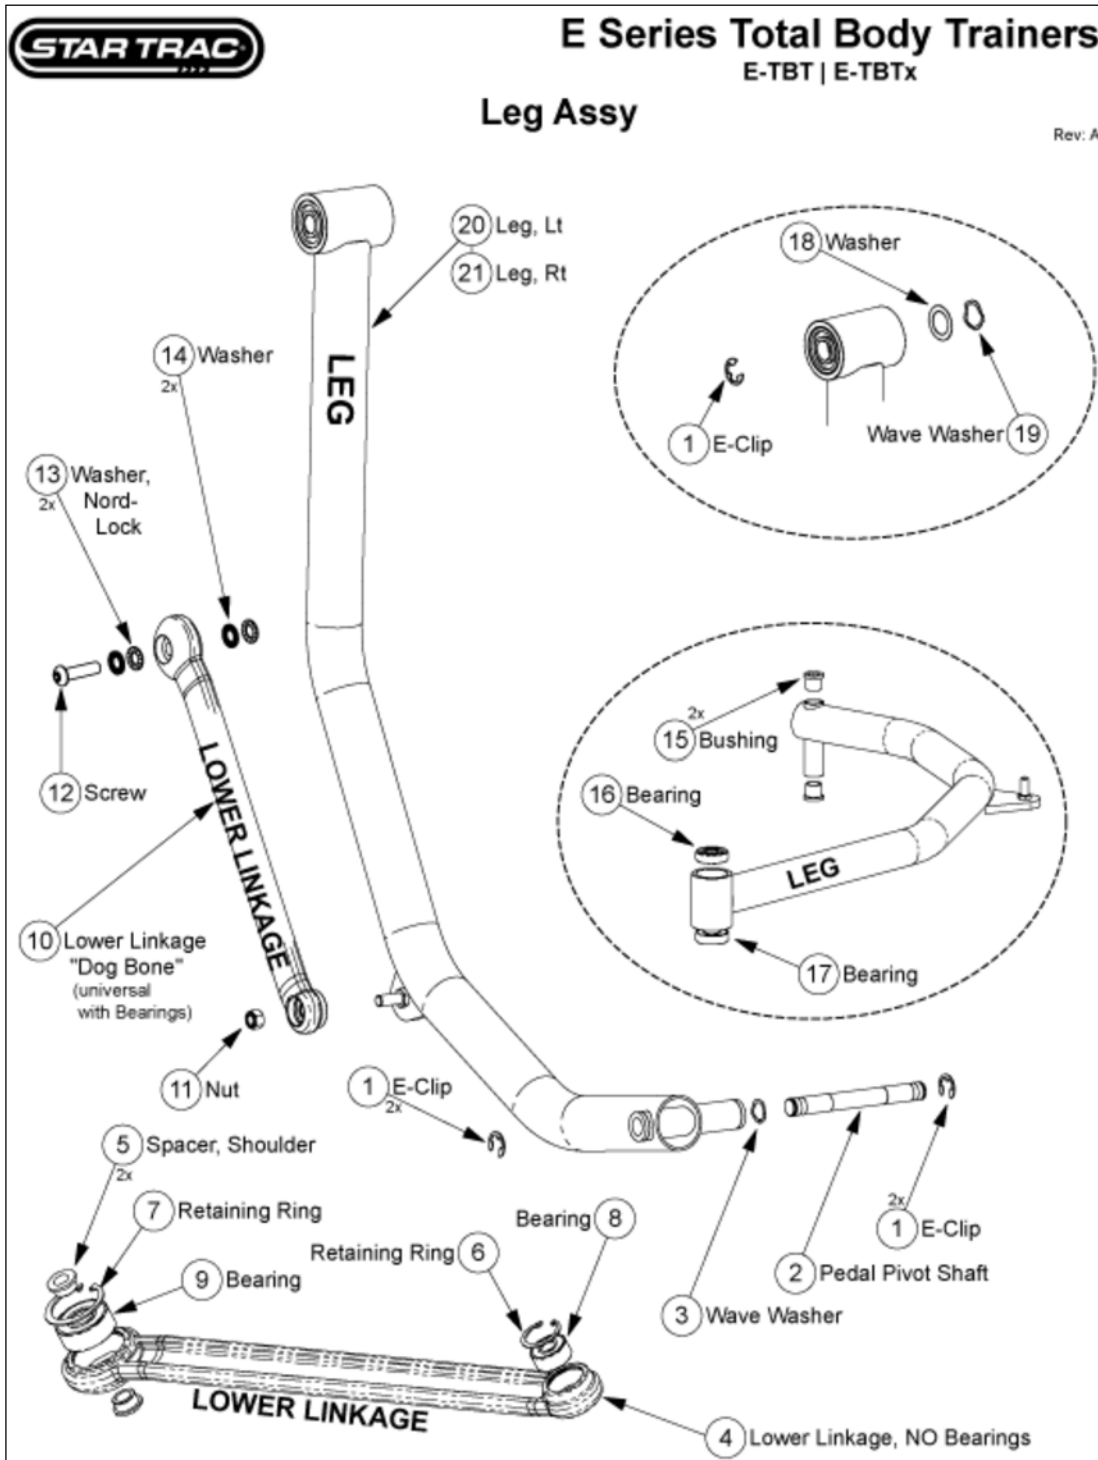

CARDIO • TBT • E Series TBT • E-TBTx

Leg Assy

Slide: 1-2-15-39 • PD ID: 1040 • PROD Link ID: • D ID: 263

September 30, 2009

Leg Assy

Callout	Part Number:	Description
1	140-0940	E-CLIP 3/4"
2	020-6628	SHAFT, PEDAL PIVOT, EL6200
3	120-0505	WASHER, 3/4"ID
4	020-6617	CAST, LOWER LINKAGE, EL6200
5	020-6635	SPACER, SHOULDER, 20MM OD
6	140-3303	RING, RETAINER, INT, 1.25X.05"
7	140-3304	RING, RETAINR, INT, 1.87X.062"
8	130-1717	BEARING, BALL, SELF-ALIG, 2201
9	130-1718	BEARING, BALL, SELF-ALIG, 2204
10	721-0126-KT	KIT, ASSY, LOWER LINKAGE,
11	110-3295	NUT, M12, ISO7040, NYLON
12	110-3291	SCREW, 1/2-13-1.5,BHC,HE,SS
13	120-3293	WASHER,LOCKING,NORD-LOCK 1/2"
16	130-1722	BEARING, 6304, 20X52X15
17	130-0310	BEARING, 6205ZZ, ABEC1, 25X52X15
18	120-0411	WASHER, 1.0"
19	120-0510	WASHER, 1.0"
20	721-0128-03-KT	ASSY, LEG, LEFT, TBT
21	721-0128-04-KT	ASSY, LEG, RIGHT, TBT

Parts are subject to availability. Part pricing may change with or without notice.
Check the Star Trac Support Website <http://support.startrac.com> for current part pricing.

September 30, 2009