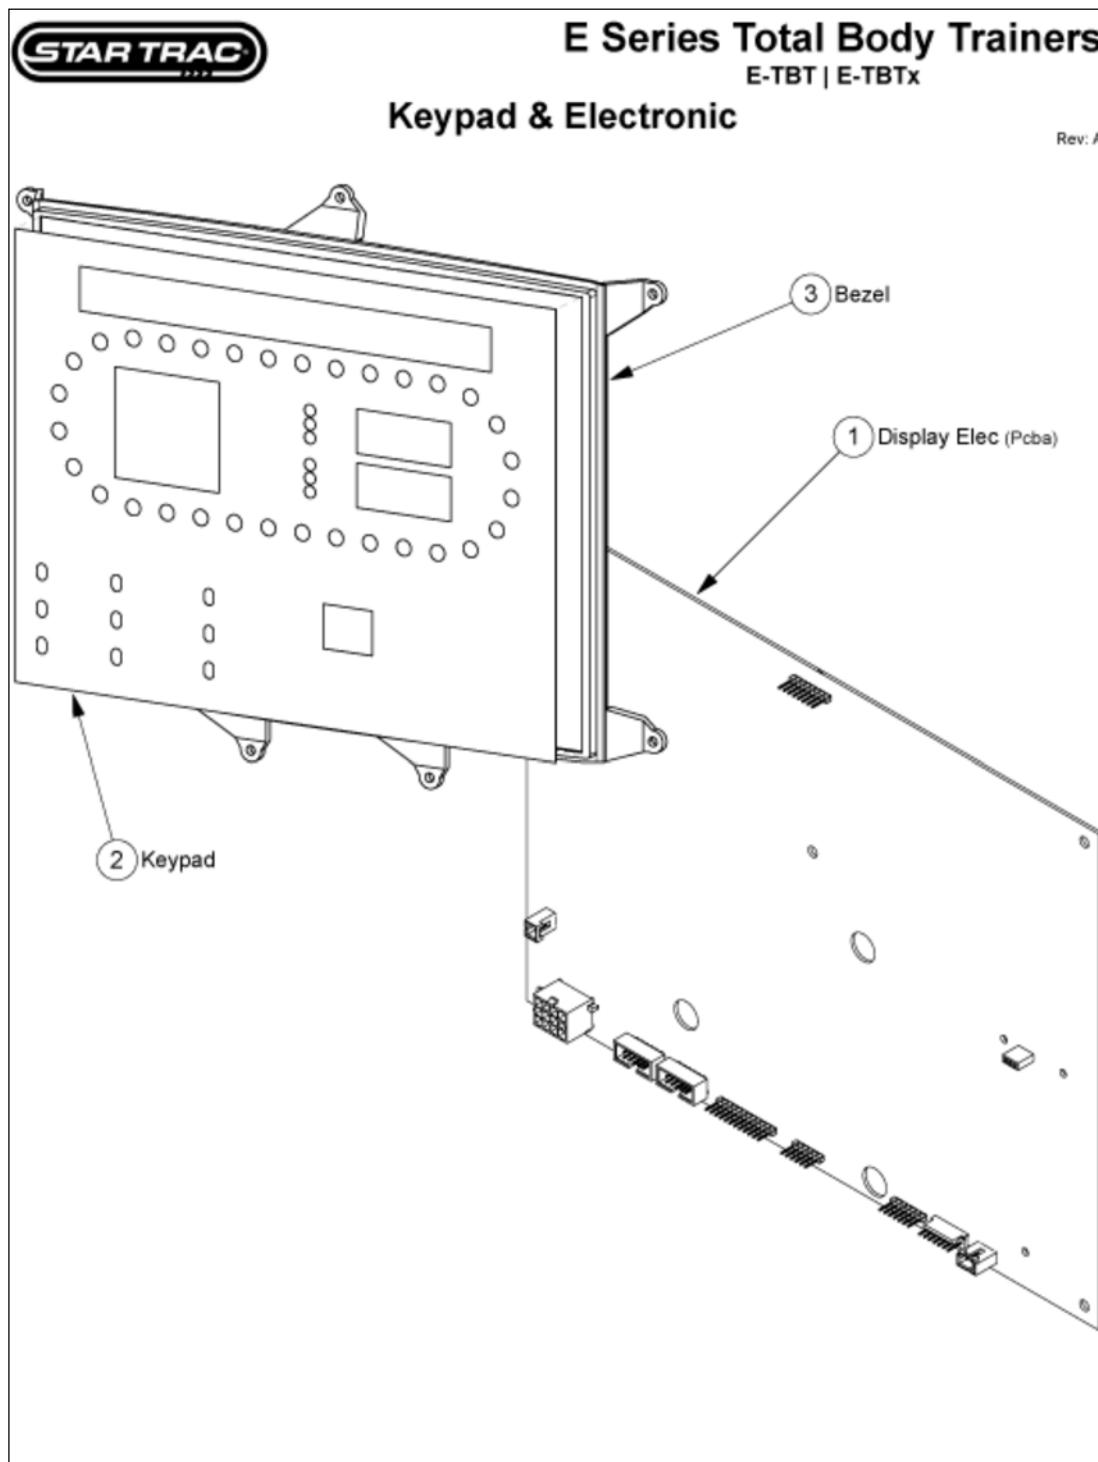

CARDIO • TBT • E Series TBT • E-TBTx

Keypad & Electronic

Slide: 1-2-15-39 • PD ID: 1040 • PROD Link ID: • D ID: 262

September 30, 2009

Keypad & Electronic

Callout	Part Number:	Description
1	718-5099	ASSY, DISP BOARD POPULATED,
2	050-2033	KEYPAD, MAIN, CROSSTRAIN, W/UB
3	020-7061	BEZEL, MEMBRANE KEYPAD, VLAD

Parts are subject to availability. Part pricing may change with or without notice.
Check the Star Trac Support Website <http://support.startrac.com> for current part pricing.

September 30, 2009