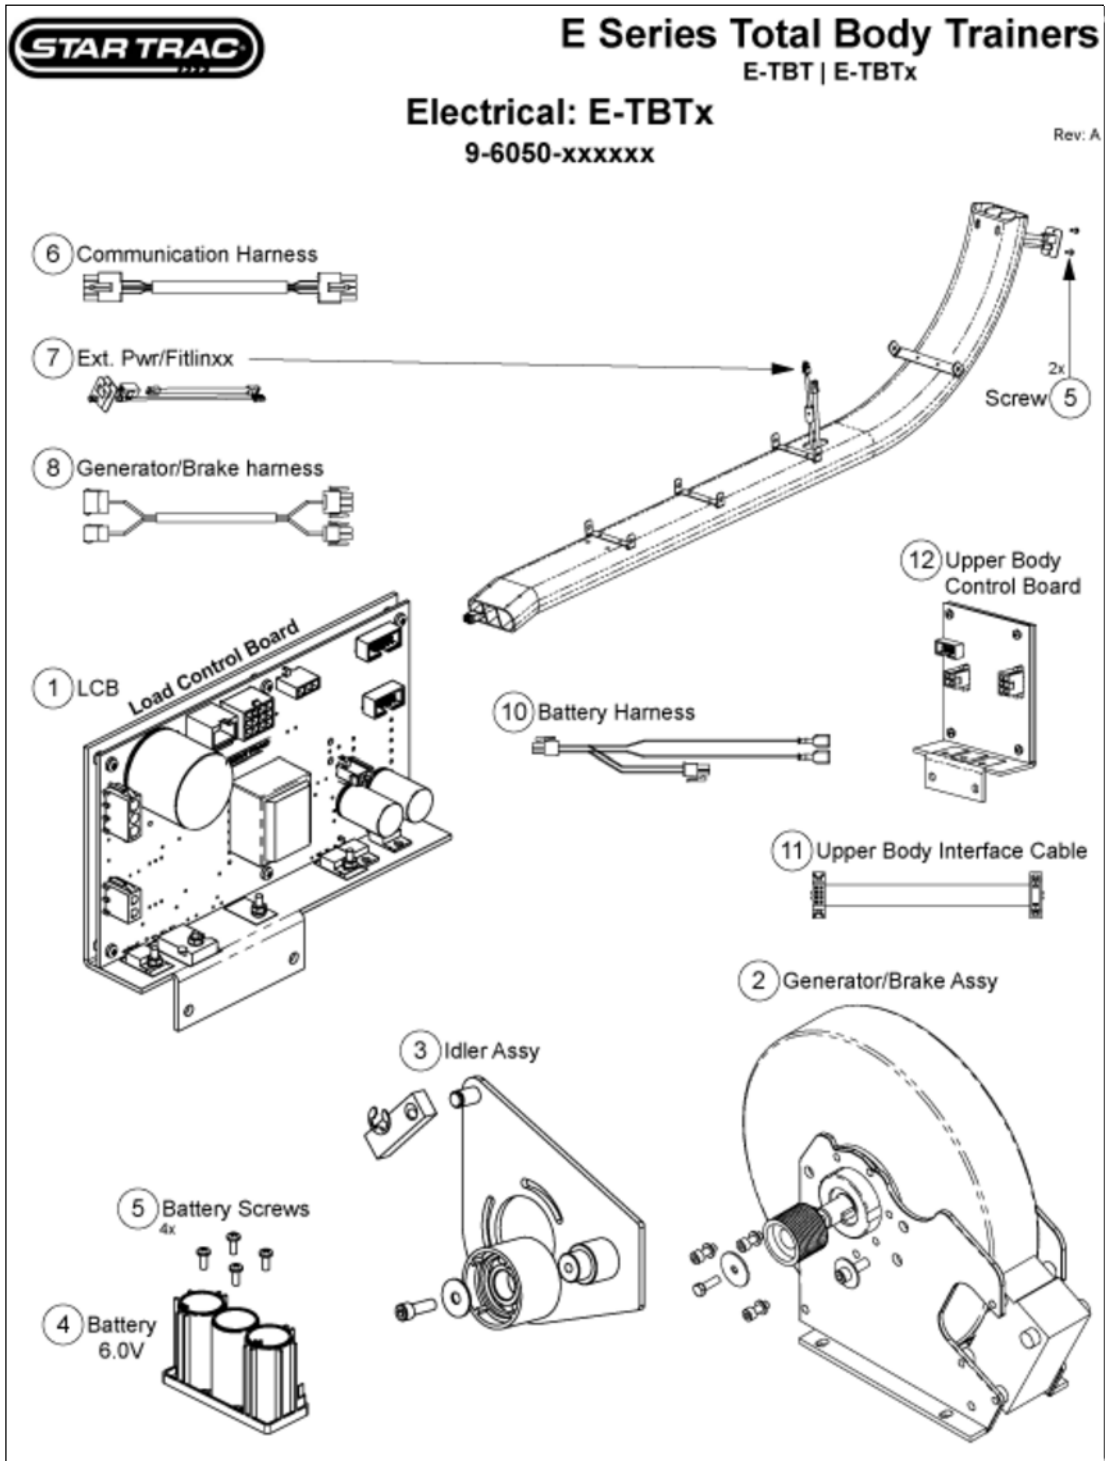

CARDIO • TBT • E Series TBT • E-TBTx

Electrical TBTx

Electrical TBTx

Callout	Part Number:	Description
1	721-1045	LCB & SHIELD KIT, PB6K/EL
2	260-0939	GEN BRAKE W/PULLEY, HYBRID
3	721-1069-KT	KIT, ASSY, IDLER, EL6200
4	580-0305	BATTERY, 6V, EE/NR/PB5K/6K
5	110-3026	SCREW, 10-24X3/4" PHTCS
6	721-0119	HARNESS ASSY, COMM, 6100/6200
7	721-1126	*ALT* USE PART # 721-1126-KT
8	721-1083	ASSY, HARNESS, GEN/BRAKE, EXT
10	721-1046	ASSY, HARNESS, BATTERY, EL6200
11	721-1049	ASSY, HARNESS, UB INTERFACE
12	721-1044	UB ELECTRONIC ASSY

Parts are subject to availability. Part pricing may change with or without notice.
Check the Star Trac Support Website <http://support.startrac.com> for current part pricing.

September 30, 2009