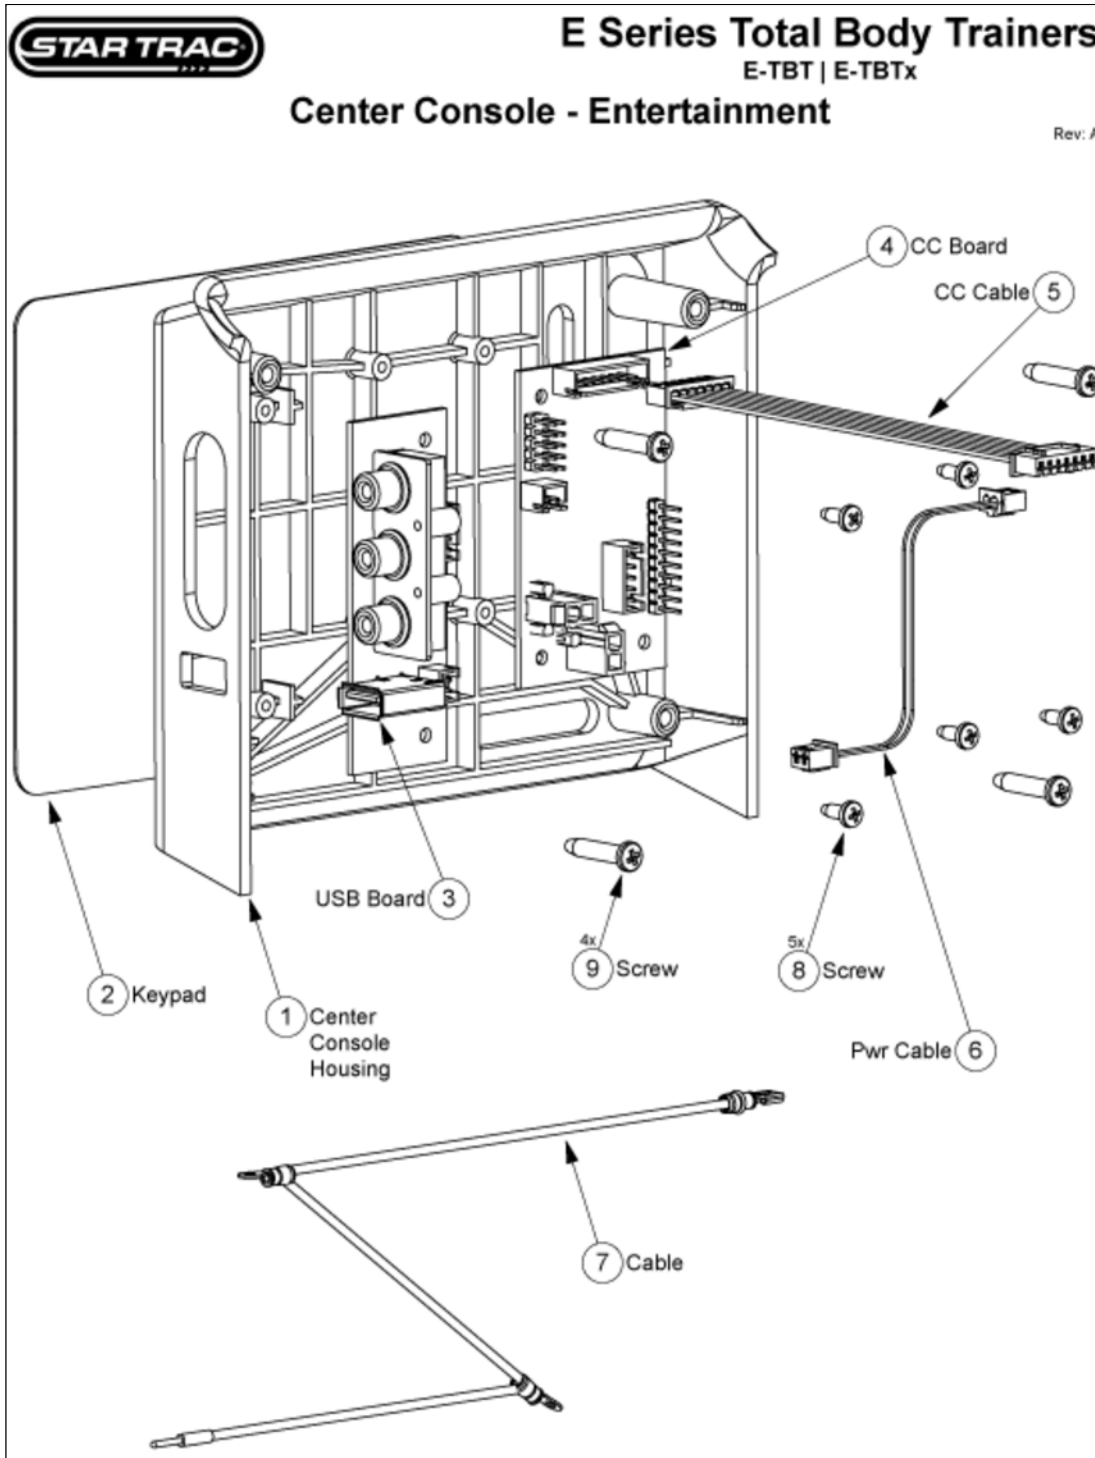

CARDIO • TBT • E Series TBT • E-TBTx

Center Console Entertainment TBT

Center Console Entertainment TBT

Callout	Part Number:	Description
1	020-7056	CENTER CONSOLE PLASTIC, BCS,
2	050-2027	KEYPAD, CC, BCS, ENT
3	718-5091	ASSY, CC RCA/USB BOARD POPU-
4	718-5092	ASSY, CC ENT BOARD POPULAT-
5	718-5119	CABLE, INTERFACE, PVS/DISPLAY
6	718-5118	CABLE, POWER, USB
7	718-5130	HARNESS, GROUND, PVS, KIT
8	110-3163	SCREW, M3X0.5X8 PHT, PH, CS, ZI

Parts are subject to availability. Part pricing may change with or without notice.
Check the Star Trac Support Website <http://support.startrac.com> for current part pricing.

September 30, 2009