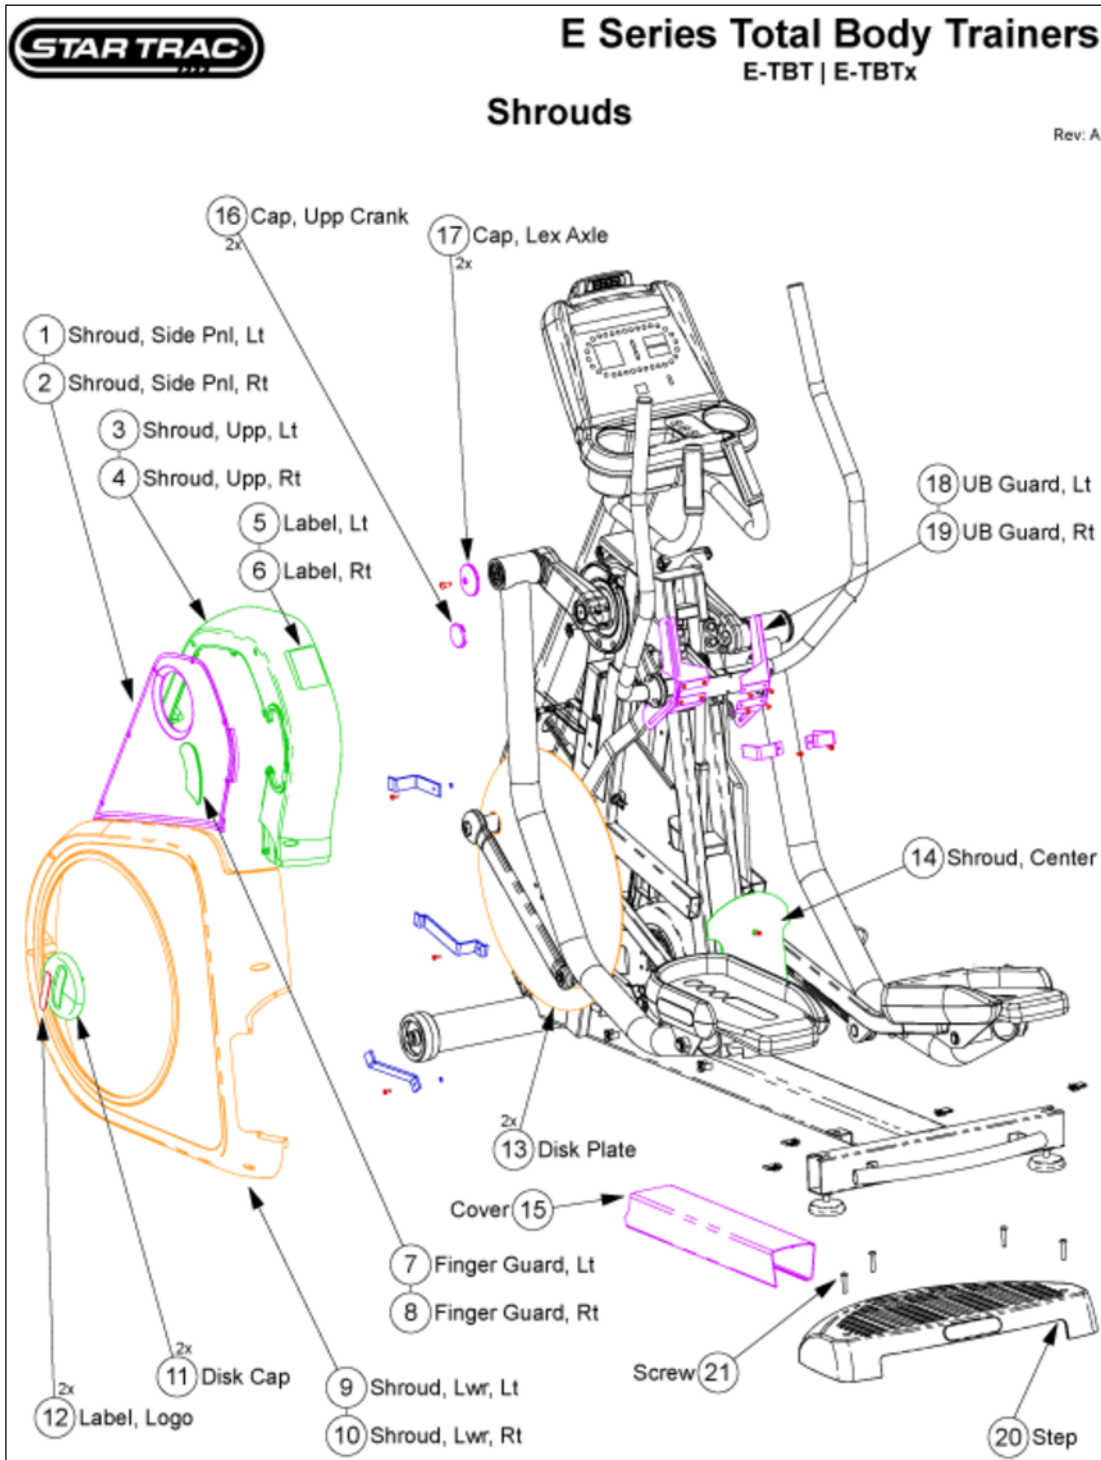

CARDIO • TBT • E Series TBT • E-TBTx

Shroud

Slide: 1-2-15-39 • PD ID: 1040 • PROD Link ID: • D ID: 272

September 30, 2009

Shroud

Callout	Part Number:	Description
1	721-1143-01	ASSY, SHROUD PANEL, LT, TBTX
2	721-1143-02	ASSY, SHROUD PANEL, RT, TBTX
3	721-1071-01-KT	KIT, ASSY, SHROUD TOP, LF,
4	721-1071-02-KT	KIT, ASSY, SHROUD TOP, RG,
5	050-1935-01	LABEL, MUSCLE POS 1, EL6200
6	050-1935-02	LABEL, MUSCLE POS 2, EL6200
7	020-6784-01	COVER, FINGER GUARD, LF, EL610
8	020-6784-02	COVER, FINGER GUARD, RIGHT, EL
9	721-1072-01-KT	KIT, ASSY, SHROUD LOWER, LF,
10	721-1072-02-KT	KIT, ASSY, SHROUD LOWER, RG,
11	721-1081-KT	KIT, ASSY, DISC CAP, EL6200
12	050-1887	LABEL, LOGO, ST, PRO BIKE
13	020-6623	GUARD, DISK PLATE, EL6200
14	020-6633	SHROUD, CENTER COVER, EL6200
15	020-6800	COVER, CENTER TUBE, CT6200
16	140-3300	CAP, UPPER CRANK, EL6200
17	140-3301	CAP, LEG AXLE HOUSING, EL6200
18	020-6678-01	BRACKET, GUARD, UB, LF, EL6200
19	020-6678-02	BRACKET, GUARD, UB, RG, EL6200
20	721-1106-KT	KIT, ASSY, REAR STEP, LABEL,
21	110-3366	SCREW, 5/16-18 X 1.5, SBHCS,

Parts are subject to availability. Part pricing may change with or without notice.
Check the Star Trac Support Website <http://support.startrac.com> for current part pricing.

September 30, 2009