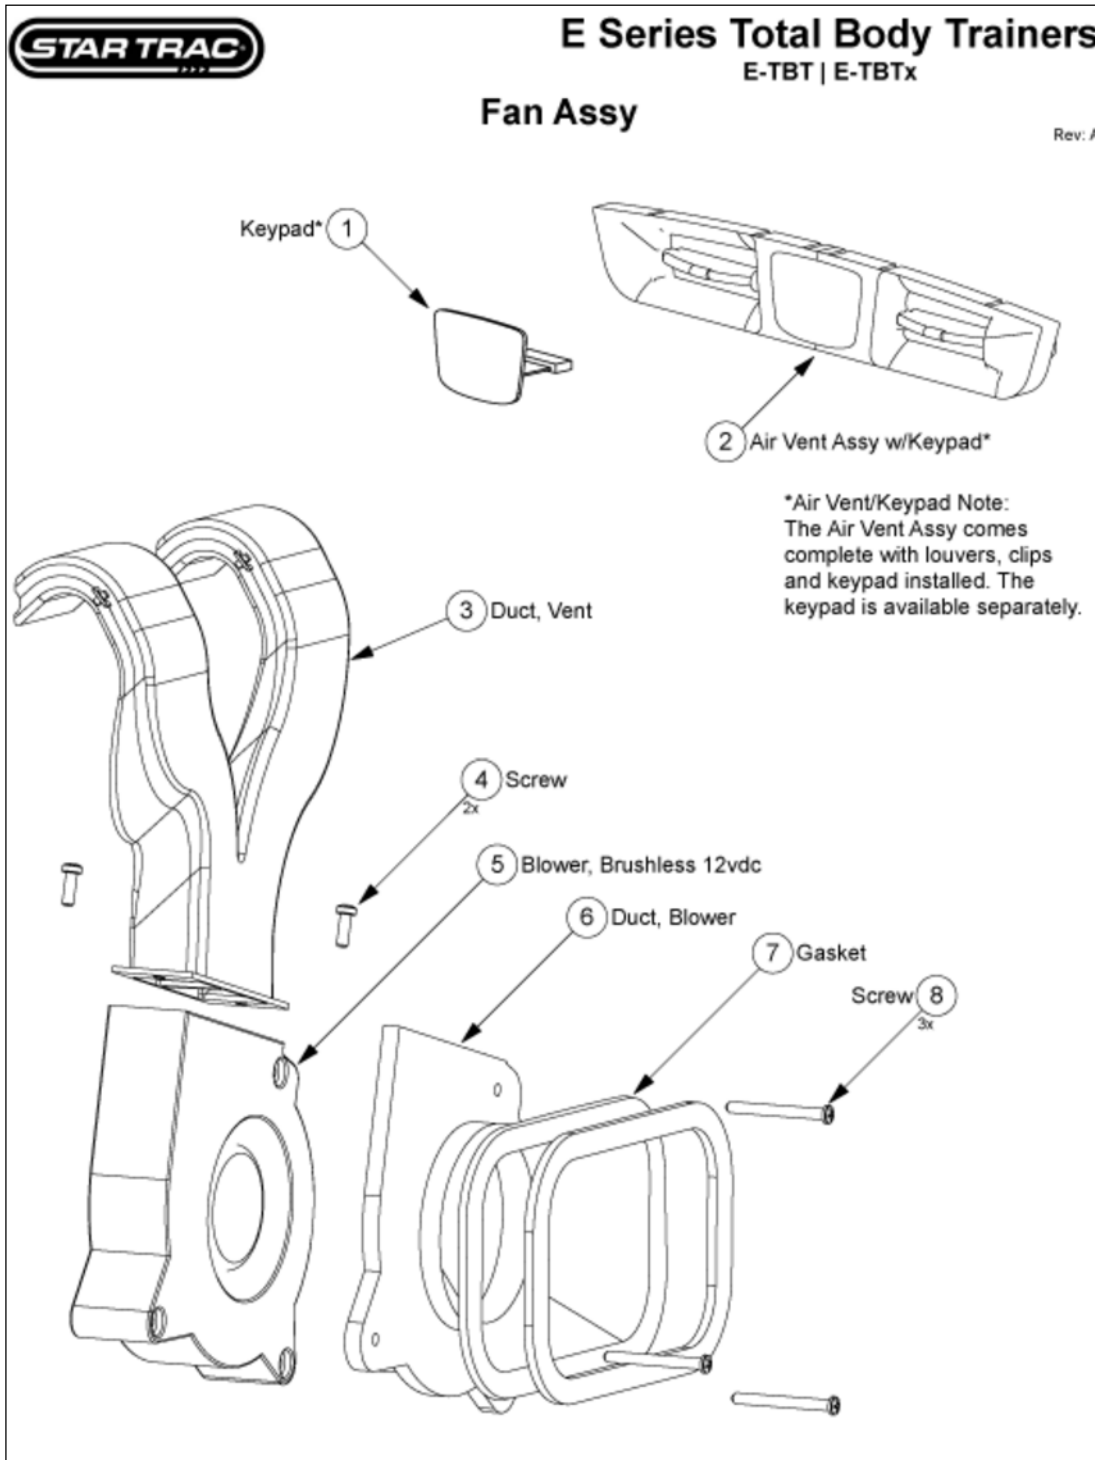

CARDIO • TBT • E Series TBT • E-TBTx

Fan Assy

Slide: 1-2-15-39 • PD ID: 1040 • PROD Link ID: • D ID: 260

September 30, 2009

Fan Assy

Callout	Part Number:	Description
1	050-2026	KEYPAD, FAN CONTROL
2	715-3651-KT	ASSY, AIR VENT, BCS, TV/R
3	020-7063	DUCT, VENT, BCS, LED, VLAD
4	110-3168	SCREW, M4X16 ISO7045
5	718-1122-KT	KIT, ASSY, FAN,UB/RB PRO
6	020-7067	DUCT, BLOWER, BCS, LED, VLAD
7	140-3396	GASKET, BCS BLOWER DUCT,
8	110-3403	SCREW, M4X0.7X40L,PHT, PH, CS,

Parts are subject to availability. Part pricing may change with or without notice.
Check the Star Trac Support Website <http://support.startrac.com> for current part pricing.

September 30, 2009