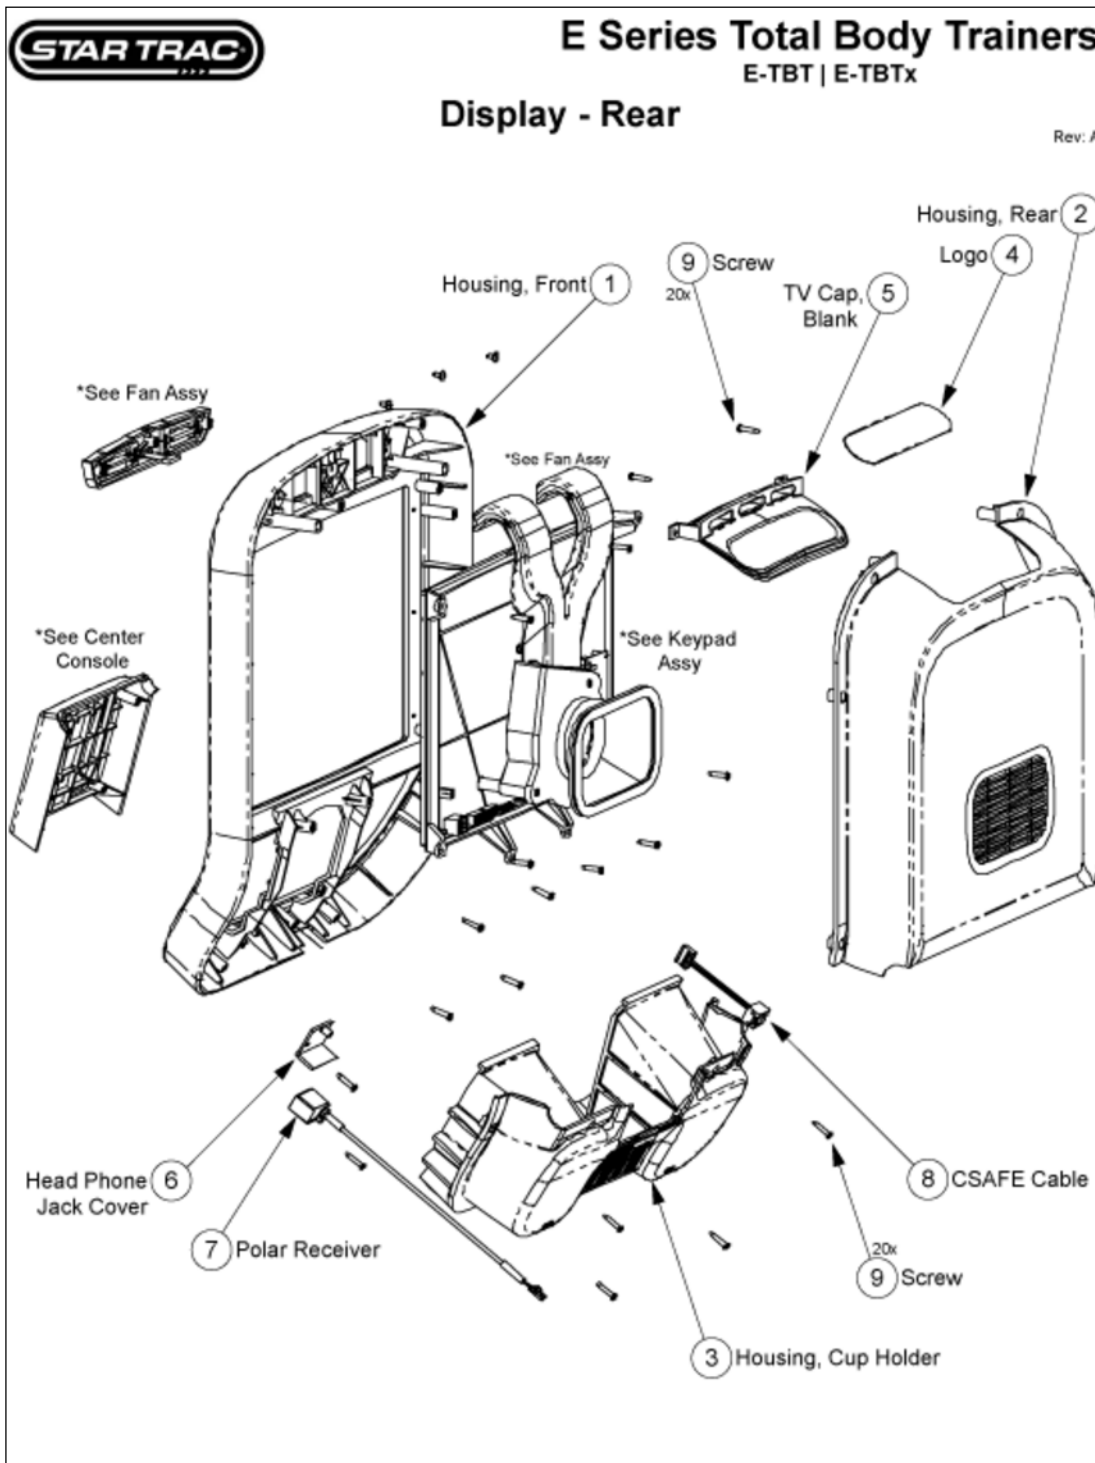

CARDIO • TBT • E Series TBT • E-TBTx

Display Rear

Display Rear

Callout	Part Number:	Description
1	718-5101	FRONT PLASTIC, W/IMD, VLAD BCS
2	020-7053	PLASTIC, REAR TOP, VLAD, BCS
3	020-7054	ASSY, COVER, BOTTOM, BSC, CUP
4	050-2041	LOGO, STARTRAC, VLAD
5	020-7058	PLASTIC, TV CAP, BLANK, BCS
6	020-7094	HEADPHONE, JACK BRKT, PLUG
7	715-3518-KT	KIT, CABLE, POLAR RECEIVER,PRO
8	720-0033	DISP HARDWARE
9	110-3402	SCREW, M4X0.7X19L, PHT, PH, CS

Parts are subject to availability. Part pricing may change with or without notice.
Check the Star Trac Support Website <http://support.startrac.com> for current part pricing.

September 30, 2009