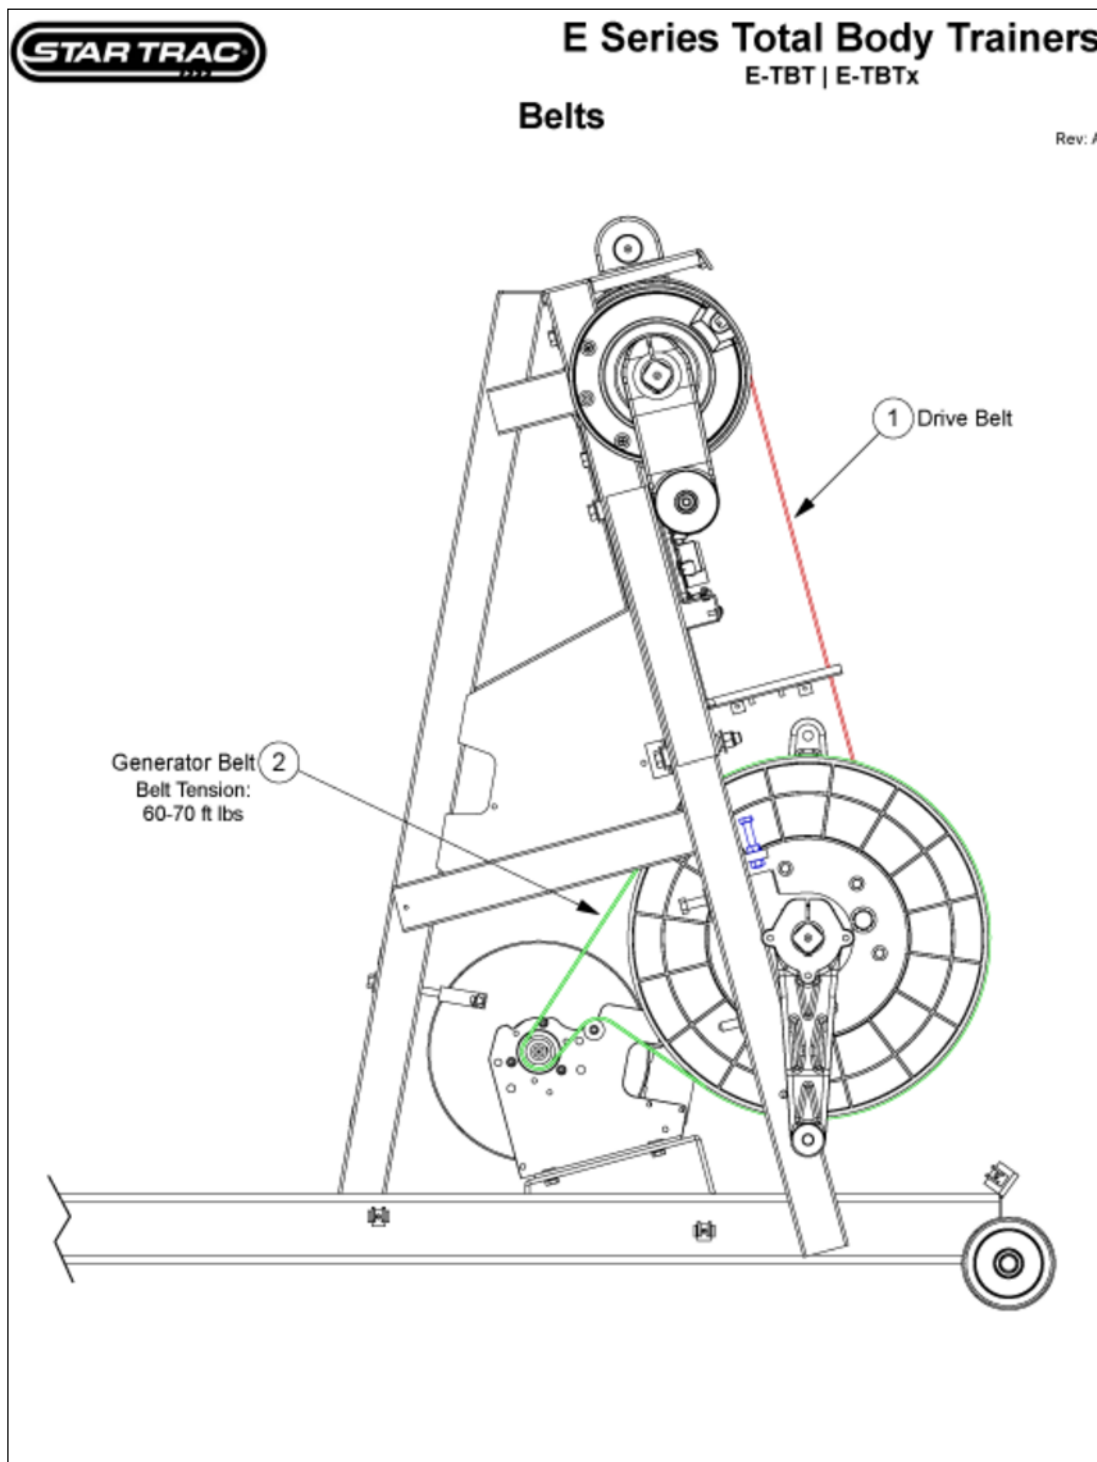

CARDIO • TBT • E Series TBT • E-TBTx

Actuator

Slide: 1-2-15-39 • PD ID: 1040 • PROD Link ID: • D ID: 253

September 30, 2009

Actuator

Callout	Part Number:	Description
1	260-0936	ACTUATOR, SCREW, EL6200
2	721-1039-KT	KIT, ASSY, PIVOT, UPPER,
3	020-6642	SHAFT, AXLE, PIVOT, ARM
4	721-1062	ASSY, PILLOWBLOCK,
5	110-0575	SCREW, 1/4-20X1.25,HHCS,HE,CS,Z
6	020-6634	SPACER, LINEAR ACTUATOR,EL6200
7	110-1810	NUT, 1/4-20 KEP
8	110-3113	BOLT, 3/8-16X3.25" HHCS
9	120-0463	WASHER, 3/8X1.0" FLAT
10	110-1830	NUT, 3/8-16 HEX, NYLOC
11	110-3311	SCREW, 10-32X1.75,SHC,HE,CS,BO
12	120-0341	WASHER, #10 FLAT SAE
13	110-3314	NUT, 10-32, NYLOC

Belts

Slide: 1-2-15-39 • PD ID: 1040 • PROD Link ID: • D ID: 254

September 30, 2009

Belts

Callout Part Number:	Description
1 130-1748	BELT, BANDO 400-S14M1890 HP
2 130-1732	BELT, 580J10, POLY VEE

Parts are subject to availability. Part pricing may change with or without notice.
Check the Star Trac Support Website <http://support.startrac.com> for current part pricing.