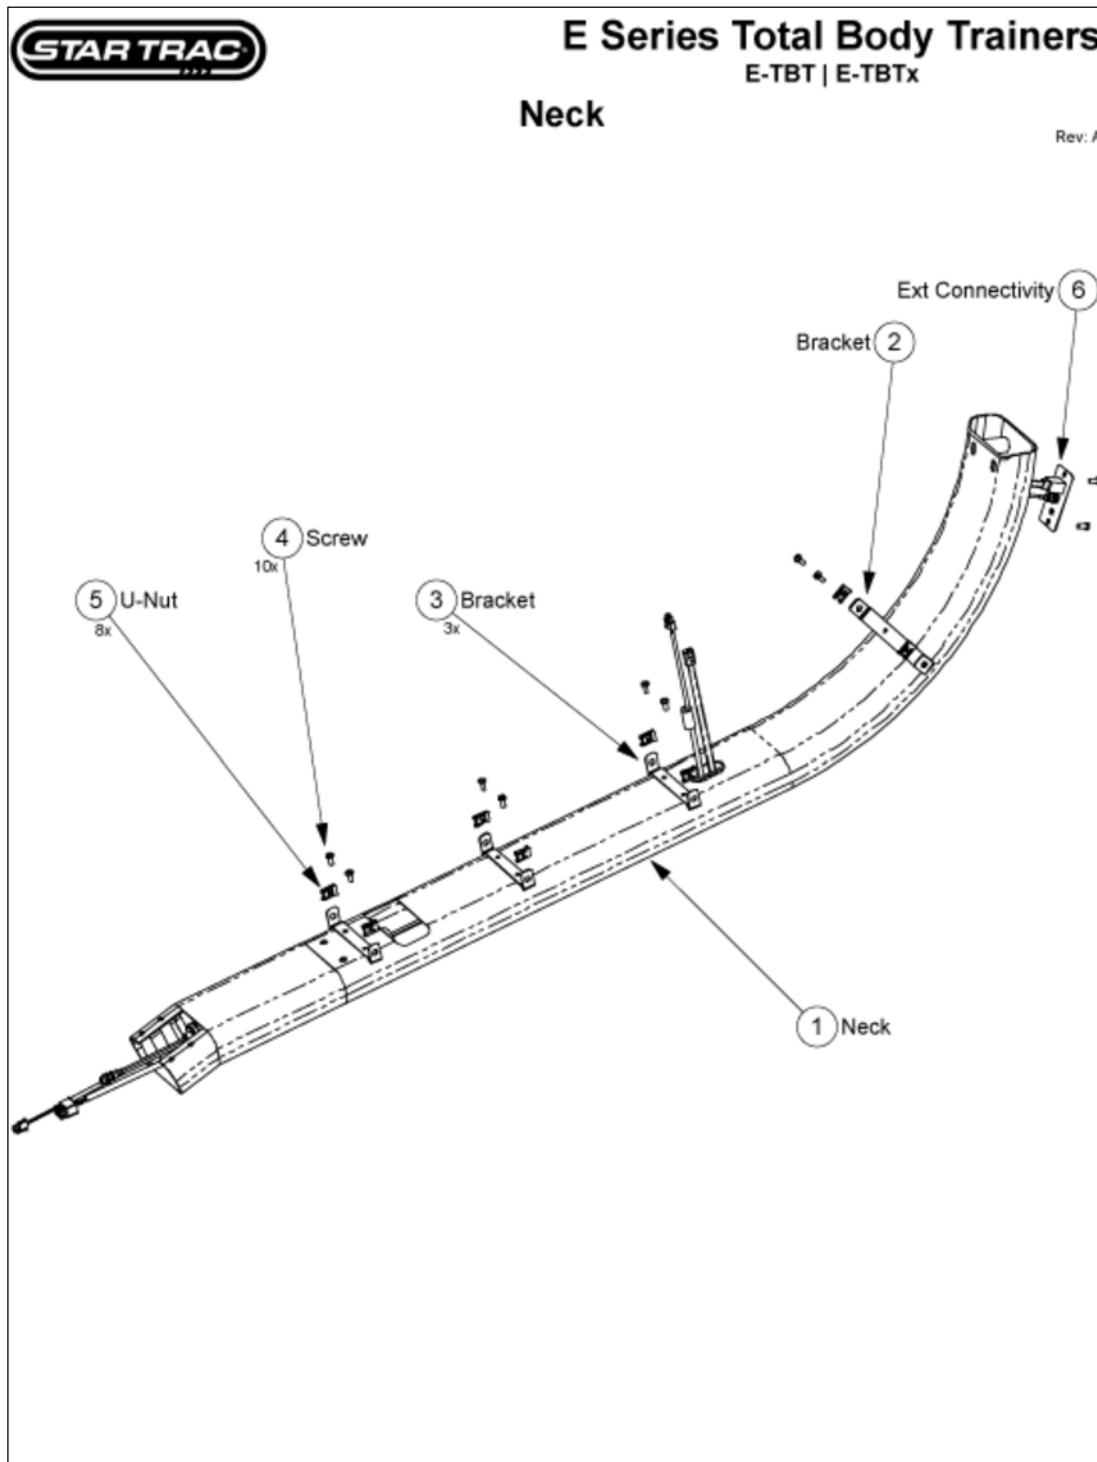

Linkage Upper TBTx

Callout	Part Number:	Description
1	721-1061-01-KT	KIT, ASSY, UB LINKAGE, LEFT
2	721-1061-02-KT	KIT, ASSY, UB LINKAGE, RIGHT
3	721-1036-01-KT	KIT, ASSY, ARM, LOWER, LEFT
4	721-1036-02-KT	KIT, ASSY, ARM, LOWER, RIGHT
5	721-1038-KT	KIT, ASSY, PIVOT, ARM, EL6200
6	721-1733	LINK, .50" ID BEARING X 4.0"CC
7	130-1729	BEARING, 2200, 30X10X14, SLF A
8	120-3297	SHIM, 1/2ID X 3/4 OD X .015 TH
9	140-3316	E-RING, .500
10	110-3302	SCREW, SET, SOCKET, SS, 1/4-20
11	110-1810	NUT, 1/4-20 KEP

Parts are subject to availability. Part pricing may change with or without notice.
Check the Star Trac Support Website <http://support.startrac.com> for current part pricing.

September 30, 2009

CARDIO • TBT • E Series TBT • E-TBTx

Neck

Slide: 1-2-15-39 • PD ID: 1040 • PROD Link ID: • D ID: 267

September 30, 2009

Neck